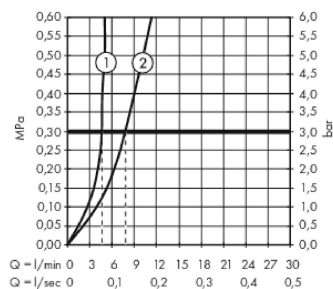

Metropol

Single lever basin mixer 100 with lever handle for hand washbasins with push-open waste set

Surfaces: **Brushed Black Chrome** Article Number: **32500340**

Description

product features

- consists of: single lever basin mixer, waste set
- ComfortZone 100
- projection 127 mm
- spray type: normal spray
- maximum flow rate at 3 bar: 5 l/min
- ceramic cartridge
- temperature limitation adjustable
- suitable for continuous flow water heaters
- push-open waste set G 1¼
- material waste set: metal
- connection type: G ¾ connections
- connection dimension: DN15

Technology

Design awards

Product image

Scale drawing

Flowchart

Metropol
Single lever basin mixer 100 with lever handle for hand washbasins with push-open waste set
 Surfaces: **Brushed Black Chrome** Article Number: **32500340**