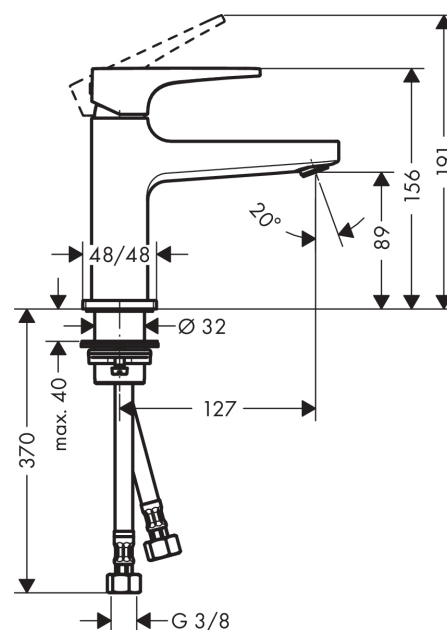

Metropol

Single lever basin mixer 100 with lever handle for hand washbasins with push-open waste set

Surfaces: **Brushed Black Chrome** Article Number: **32500340**

Description

product features

- consists of: single lever basin mixer, waste set
- ComfortZone 100
- projection 127 mm
- spray type: normal spray
- maximum flow rate at 3 bar: 5 l/min
- ceramic cartridge
- temperature limitation adjustable
- suitable for continuous flow water heaters
- push-open waste set G 1¼
- material waste set: metal
- connection type: G ¾ connections
- connection dimension: DN15

Technology

Design awards

Product image

Scale drawing

Flowchart

Metropol
Single lever basin mixer 100 with lever handle for hand washbasins with push-open waste set
 Surfaces: **Brushed Black Chrome** Article Number: **32500340**

Exploded Drawing

Year of production: >11/19

Metropol

Single lever basin mixer 100 with lever handle for hand washbasins with push-open waste set

Surfaces: **Brushed Black Chrome** Article Number: **32500340**

Spare part list

Year of production: >11/19

Pos.	Description	Article Number	Price	PU
1	handle	92995340	-	1
2	screw cover	95704000	-	1
3	flange	92625340	-	1
4	nut	92689000	-	1
5	O-ring 27x1,5	92527000	-	1
6	O-ring 25x1,5	98146000	-	1
7	cartridge, assy	97685000	-	1
8	seal	98865000	-	1
9	adapter for cartridge	92628000	-	1
10	adapter for cartridge	98866000	-	1
11	O-ring 23x2	98398000	-	1
12	aerator M24x1 (5 l/min)	92996000	-	1
13	service tool	95661000	-	1
14	O-ring 32x1,5	92936000	-	1
15	escutcheon	93048340	-	1
16	fixing set (Ø 32)	13961000	-	1
17	flat seal	98749000	-	1
18	lever collar	97548000	-	1
19	connection hose 450 mm M8x0,75 G3/8	97206000	-	1
20	O-ring 6,6x1,6	93019000	-	1
a	push-open waste set	50100340	-	1
b	fixation extension 35 mm	13898000	-	1