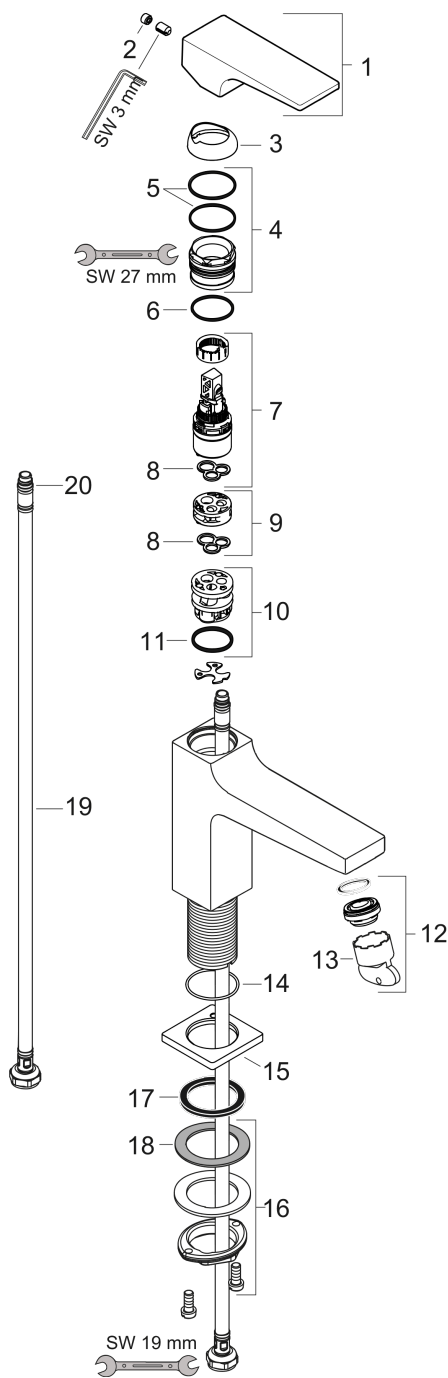

Metropol

Single lever basin mixer 100 with lever handle for hand washbasins with push-open waste set

Surfaces: **Brushed Black Chrome** Article Number: **32500340**

Description

product features

- consists of: single lever basin mixer, waste set
- ComfortZone 100
- projection 127 mm
- spray type: normal spray
- maximum flow rate at 3 bar: 5 l/min
- ceramic cartridge
- temperature limitation adjustable
- suitable for continuous flow water heaters
- push-open waste set G 1¼
- material waste set: metal
- connection type: G ¾ connections
- connection dimension: DN15

Technology

Design awards

Product image

Scale drawing

Flowchart

Metropol
Single lever basin mixer 100 with lever handle for hand washbasins with push-open waste set
 Surfaces: **Brushed Black Chrome** Article Number: **32500340**

Exploded Drawing

Year of production: >11/19

Metropol

Single lever basin mixer 100 with lever handle for hand washbasins with push-open waste set

Surfaces: **Brushed Black Chrome** Article Number: **32500340**

Spare part list

Year of production: >11/19

Pos.	Description	Article Number	Price	PU
1	handle	92995340	-	1
2	screw cover	95704000	-	1
3	flange	92625340	-	1
4	nut	92689000	-	1
5	O-ring 27x1,5	92527000	-	1
6	O-ring 25x1,5	98146000	-	1
7	cartridge, assy	97685000	-	1
8	seal	98865000	-	1
9	adapter for cartridge	92628000	-	1
10	adapter for cartridge	98866000	-	1
11	O-ring 23x2	98398000	-	1
12	aerator M24x1 (5 l/min)	92996000	-	1
13	service tool	95661000	-	1
14	O-ring 32x1,5	92936000	-	1
15	escutcheon	93048340	-	1
16	fixing set (Ø 32)	13961000	-	1
17	flat seal	98749000	-	1
18	lever collar	97548000	-	1
19	connection hose 450 mm M8x0,75 G3/8	97206000	-	1
20	O-ring 6,6x1,6	93019000	-	1
a	push-open waste set	50100340	-	1
b	fixation extension 35 mm	13898000	-	1